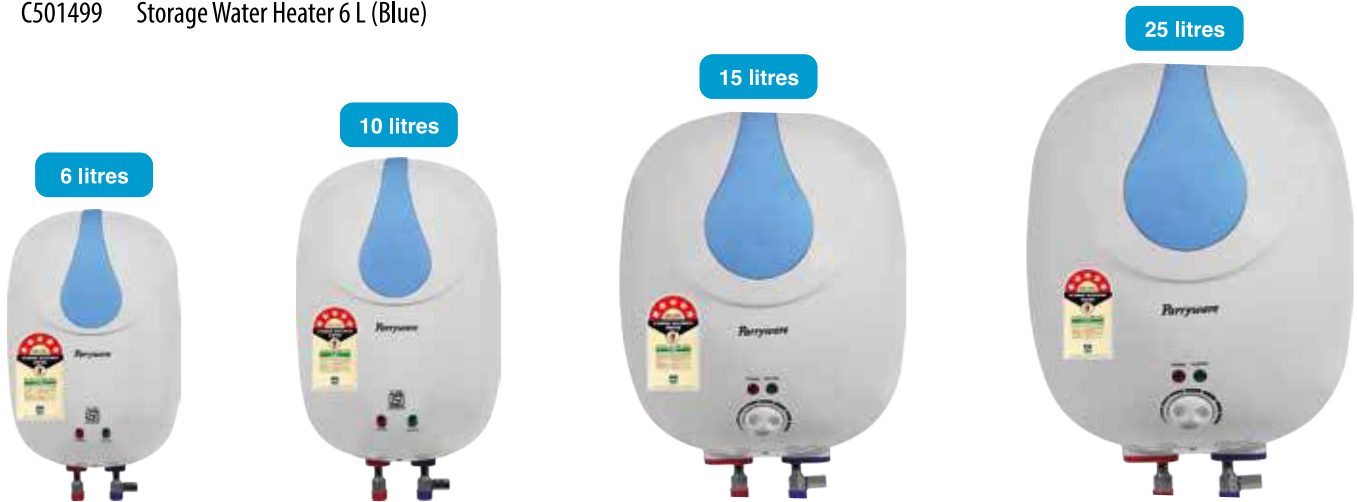

PARRYWARE ASSURANCE

4 FOLD SAFETY

HEAT RETENTION
POWERED BY GLASS WOOL

SUPERIOR QUALITY
ISI 2082

EASE OF USE
HASSLE FREE OPERATION

Water Heaters

Mondo Water Heaters **NEW**

- C501799 Storage Water Heater 25 L (Blue)
- C501699 Storage Water Heater 15 L (Blue)
- C501599 Storage Water Heater 10 L (Blue)
- C501499 Storage Water Heater 6 L (Blue)