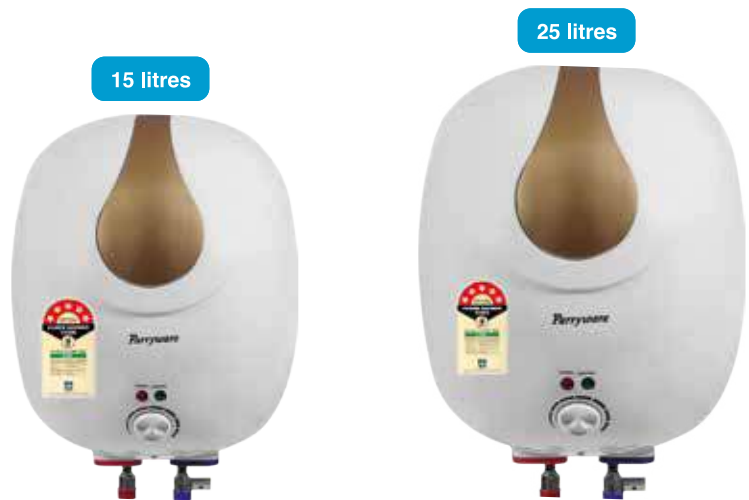

- C501999 Storage Water Heater 25 L (Beige)
- C501899 Storage Water Heater 15 L (Beige)