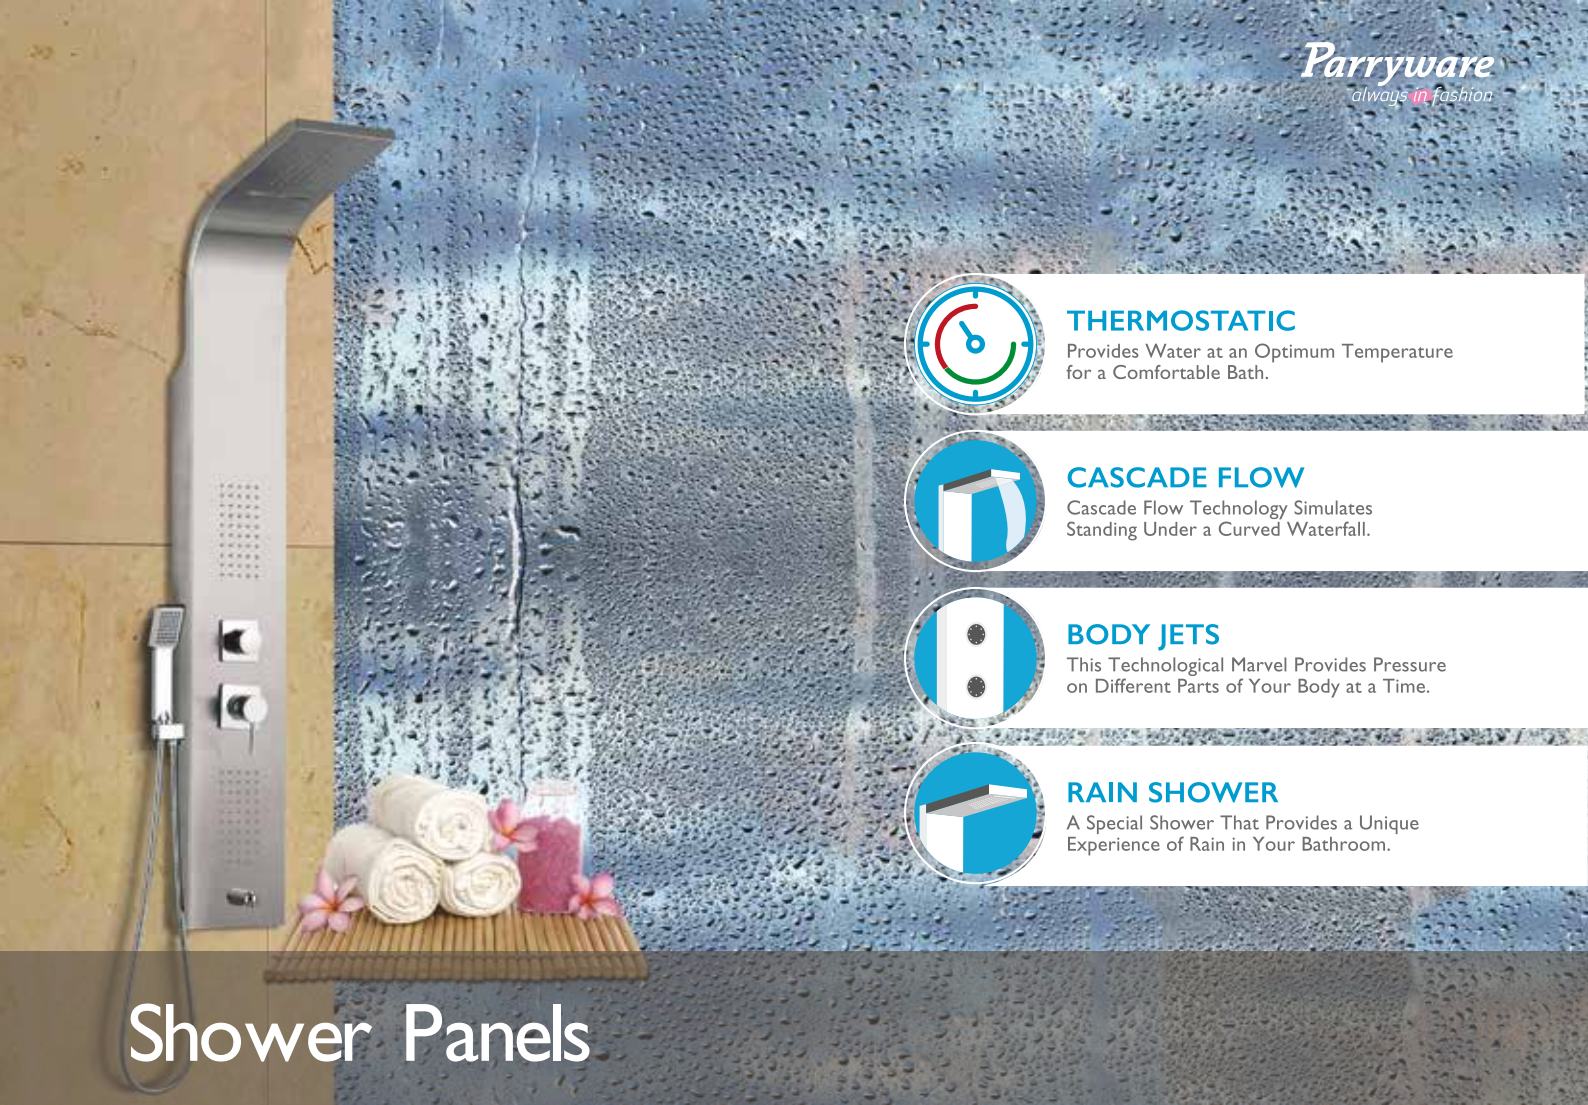

Also available:

C8750A1* - Bathtub repair kit

THERMOSTATIC

Provides Water at an Optimum Temperature for a Comfortable Bath.

CASCADE FLOW

Cascade Flow Technology Simulates Standing Under a Curved Waterfall.