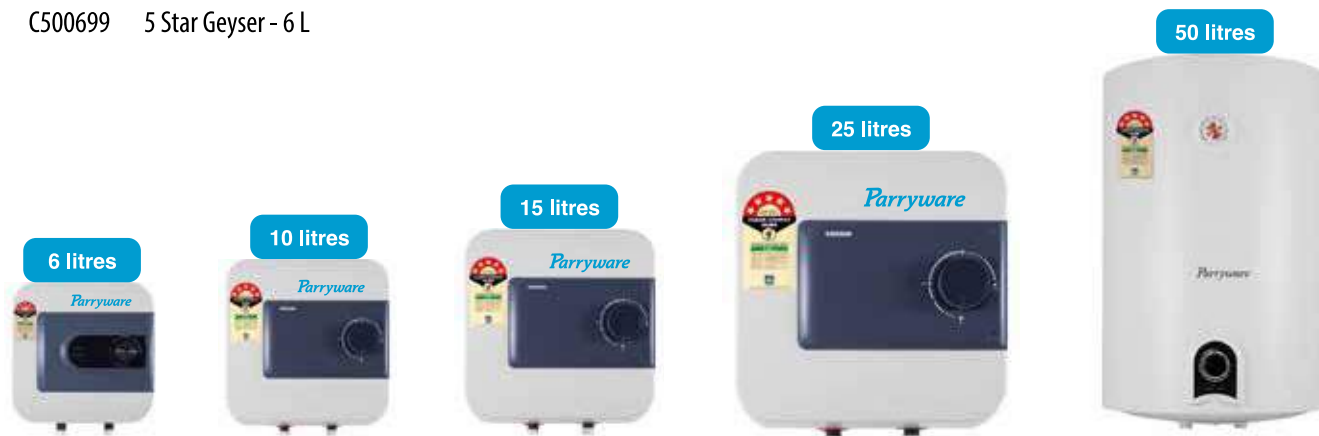

Water Heaters

Mondo Storage Water Heaters

- C500999 5 Star Geysers - 50 L
- C500399 5 Star Geysers - 25 L
- C500299 5 Star Geysers - 15 L
- C500199 5 Star Geysers - 10 L
- C500699 5 Star Geysers - 6 L

Hydra Instant Water Heaters **NEW**

- C500899 4.5 kW Geysers - 3 L
- C500599 3.0 kW Geysers - 3 L
- C500799 4.5 kW Geysers - 1 L
- C500499 3.0 kW Geysers - 1 L